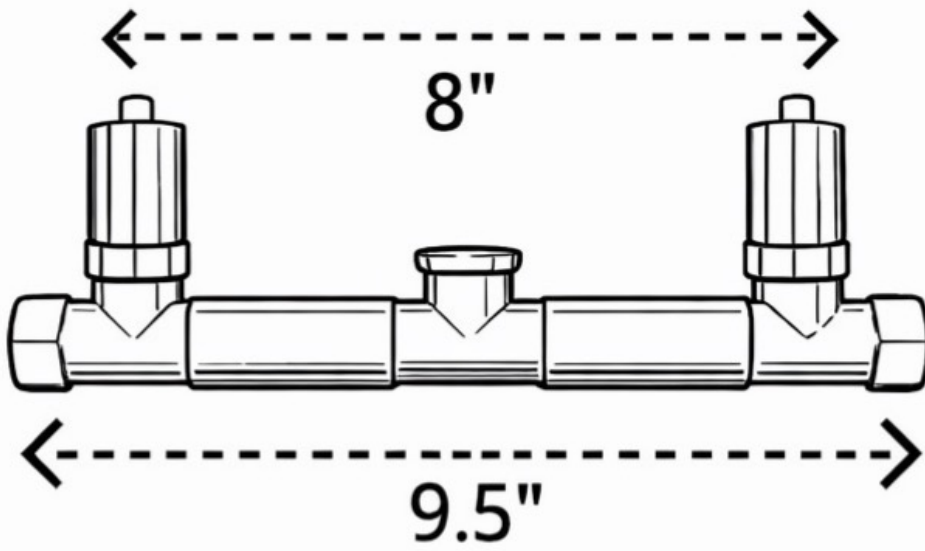

# DIMENSIONS

# Pop-Up Drain Dimensions

## Sink Hole Diameter

Min. 1 5/8"  
Max. 2"

## Large Cap Design

This drain has top flange in 2 5/8" diameter, please check if it fits with your sink.