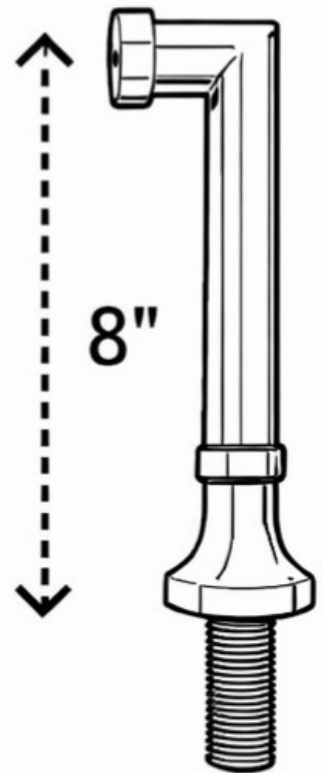

**B** **BRASSLUX**  
— CRAFTS —

# DIMENSIONS

## Sink Hole Diameter

Min. 1 5/8"  
Max. 2"

## Large Cap Design

This drain has top flange in 2 5/8" diameter, please check if it fits with your sink.