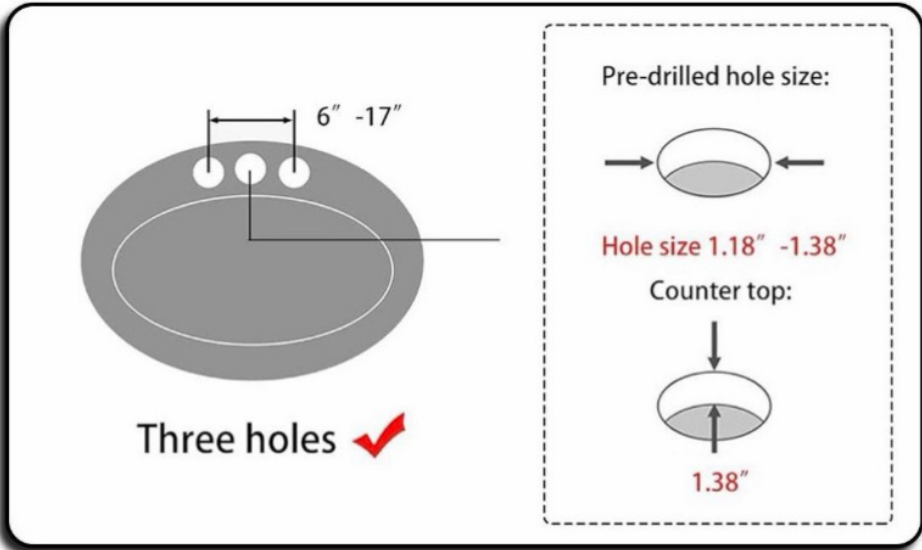

BRASSLUX
— CRAFTS —

Widespread Bathroom Faucet with Brass Pop-Up

Solid Brass Construction

12 GPM Water Flow Rate

3-Hole Installation

Pop-Up Drain Dimensions

Sink Hole Diameter

Min. 1 5/8"
Max. 2"

Sink Hole Thickness

Min. 13/16"
Max. 2"

Large Cap Design

This drain has top flange in 2 5/8" diameter, please check if it fits with your sink.