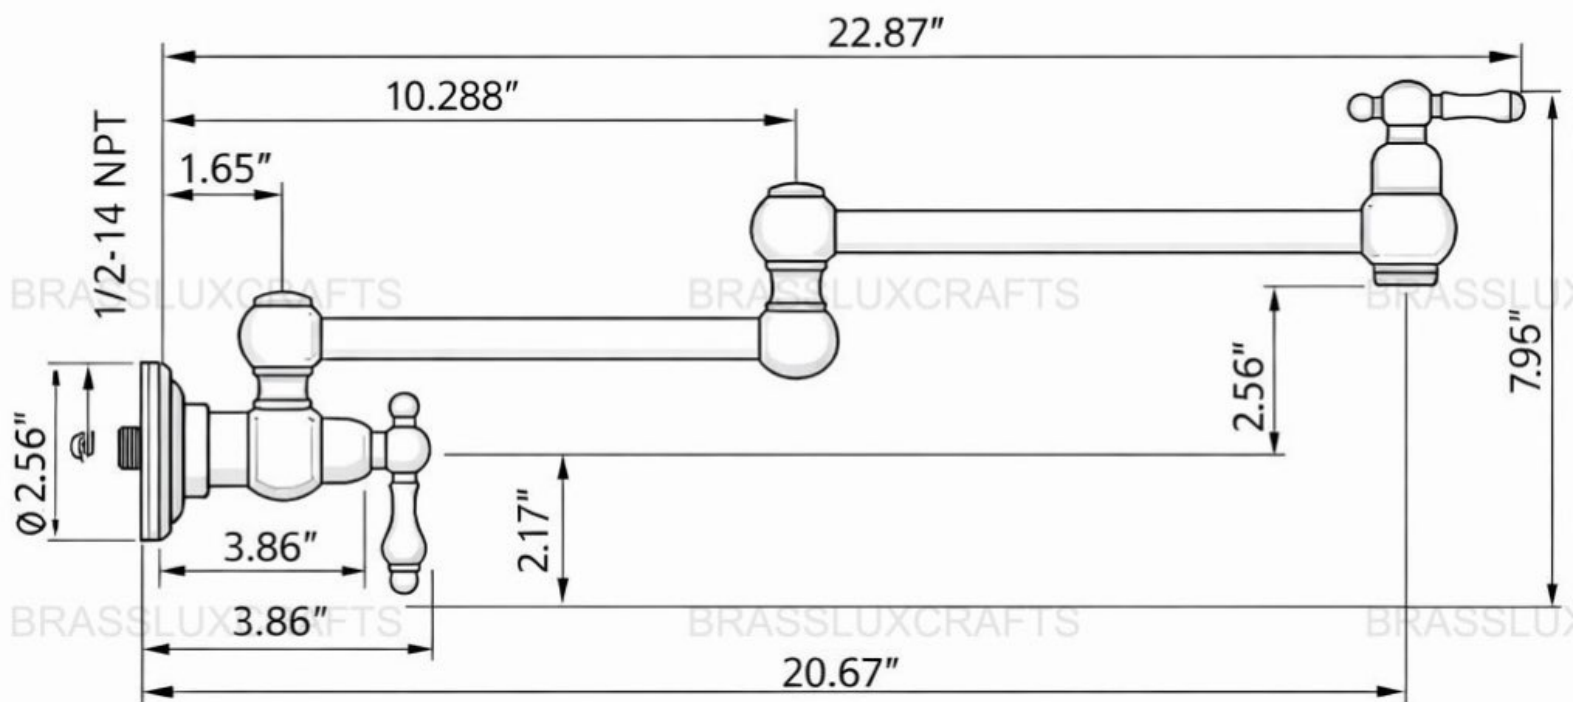

BRASSLUXCRAFTS

BRASSLUXCRAFTS

BRASSLUXCRAFTS

Haven Retractable Wall-Mount Pot Filler Faucet

BRASSLUXCRAFTS

BRASSLUXCRAFTS

BRASSLUXCRAFTS

BRASSLUXCRAFTS