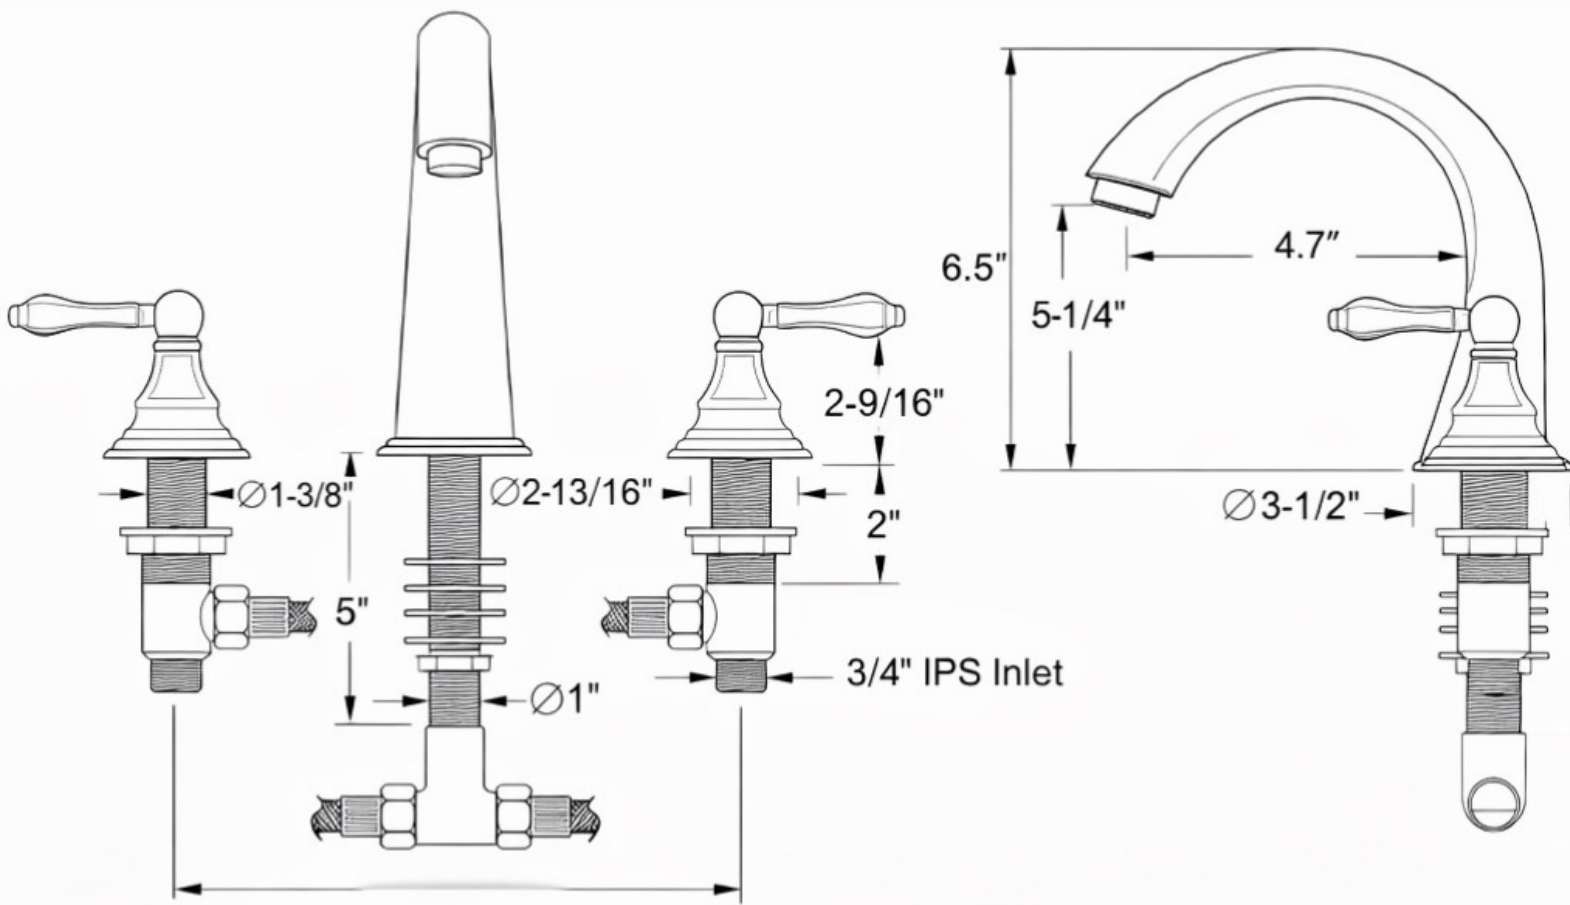

BRASSLUX
— CRAFTS —

Hole Size:
Min: 1-1/8" - Max: 1-3/8"

Thickness:
Max: 1-3/4"

Handle Range

8" to 16" (203 mm - 406 mm)

Pop-Up Drain Dimensions

Sink Hole Diameter

Min. 1 5/8"
Max. 2"

Sink Hole Thickness

Min. 13/16"
Max. 2"

Large Cap Design

This drain has top flange in 2 5/8" diameter, please check if it fits with your sink.