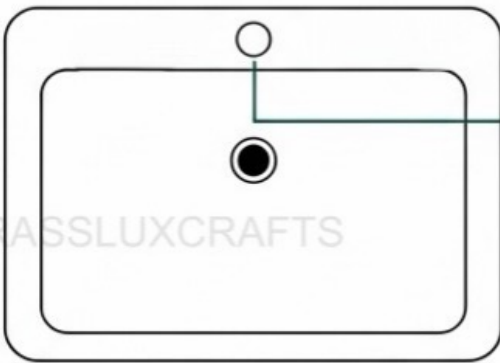

## Faucet Dimensions – Unlacquered Brass

**12.30"**

**6.18"**

**4.61"**

BRASSLUXCRAFTS

BRASSLUXCRAFTS

BRA

BRASSLUXCRAFTS

BRASSLUXCRAFTS

BRA

**Max countertop thickness:  
1.37" (35mm)**

**Pre-drilled hole size requirement:**

**Hole size 1.26"-1.57"**

**Max counter top thickness  
without deck plate:**

**Deck thickness 0.2"-1.37"**

## Sink Hole Diameter

Min. 1 5/8"  
Max. 2"