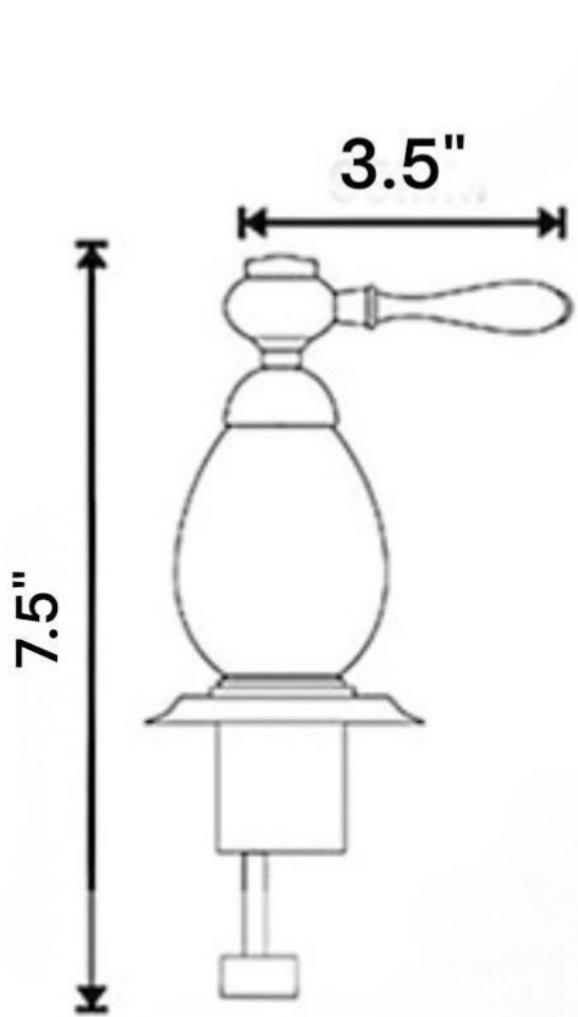

BRASSLUX
— CRAFTS —

Thickness:
Max: 1-3/4"

Hole Size:
Min: 1-1/8" - Max: 1-3/8"

Handle Range
8" to 16" (203 mm - 406 mm)

Pop-Up Drain Dimensions

Sink Hole Diameter

Min. 1 5/8"
Max. 2"

Sink Hole Thickness

Min. 13/16"
Max. 2"

Large Cap Design

This drain has top flange in 2 5/8" diameter, please check if it fits with your sink.