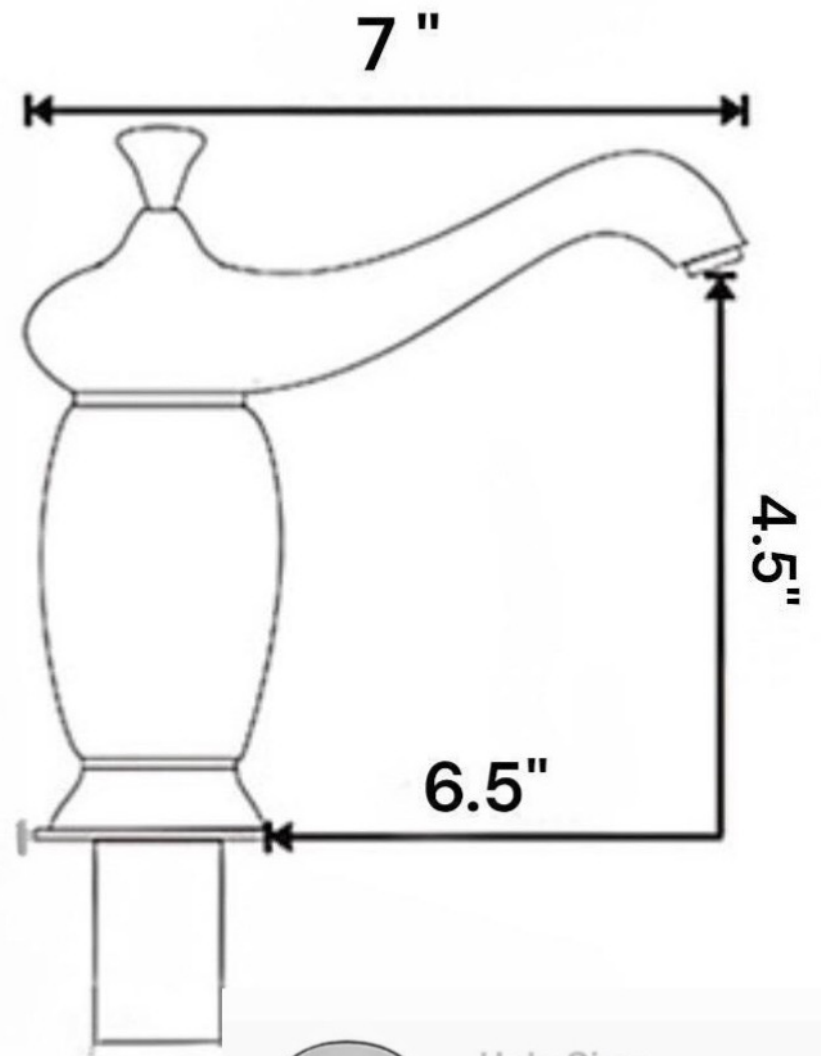

BRASSLUX
— CRAFTS —

Thickness:
Max: 1-3/4"

Hole Size:
Min: 1-1/8" - Max: 1-3/8"

Handle Range
8" to 16" (203 mm - 406 mm)

Pop-Up Drain Dimensions

Sink Hole Diameter

Min. 1 5/8"
Max. 2"

Sink Hole Thickness

Min. 13/16"
Max. 2"

Large Cap Design

This drain has top flange in 2 5/8" diameter, please check if it fits with your sink.