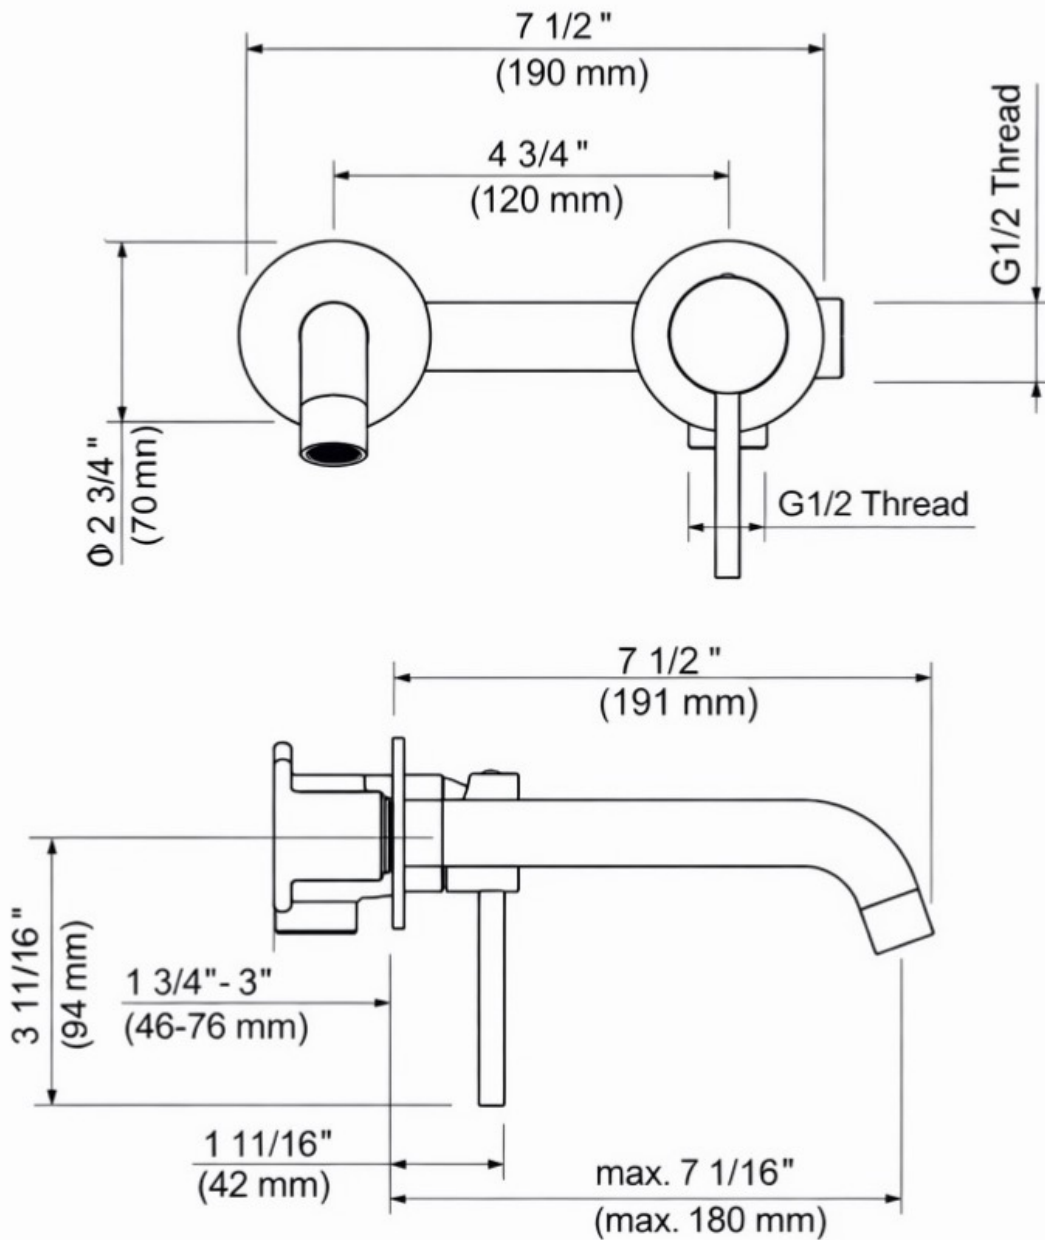

B **BRASSLUX**
— CRAFTS —

Oslo Single Hole Bathroom Faucet – Dimensions

Pop-Up Drain Dimensions

Sink Hole Diameter

Min. 1 5/8"
Max. 2"

Sink Hole Thickness

Min. 13/16"
Max. 2"

Large Cap Design

This drain has top flange in 2 5/8" diameter, please check if it fits with your sink.