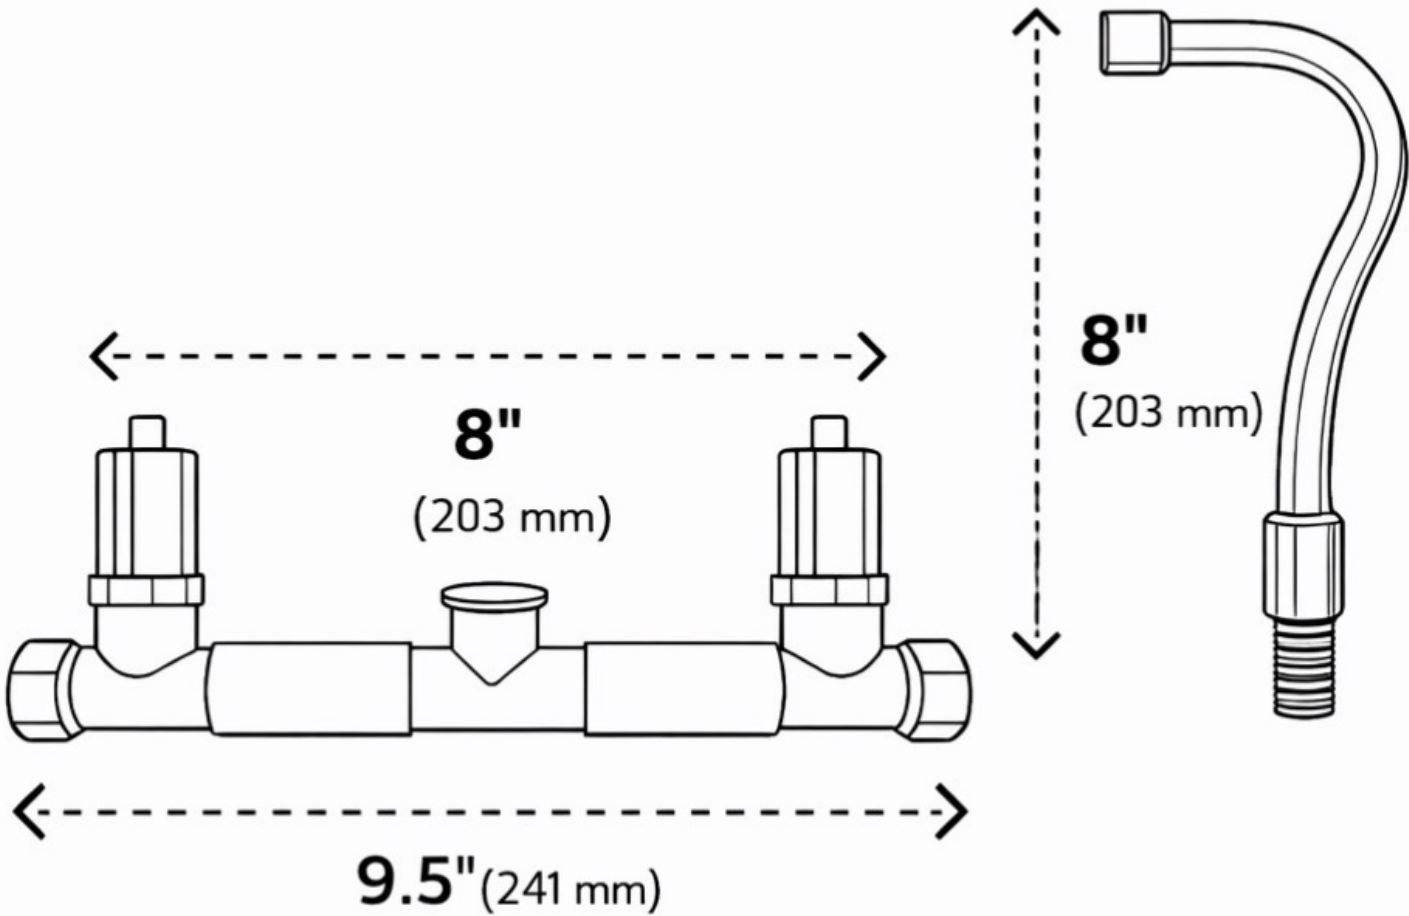

B **BRASSLUX**
— CRAFTS —

DIMENSIONS

Pop-Up Drain Dimensions

Sink Hole Diameter

Min. 1 5/8"
Max. 2"

Sink Hole Thickness

Min. 13/16"
Max. 2"

Large Cap Design

This drain has top flange in 2 5/8" diameter, please check if it fits with your sink.