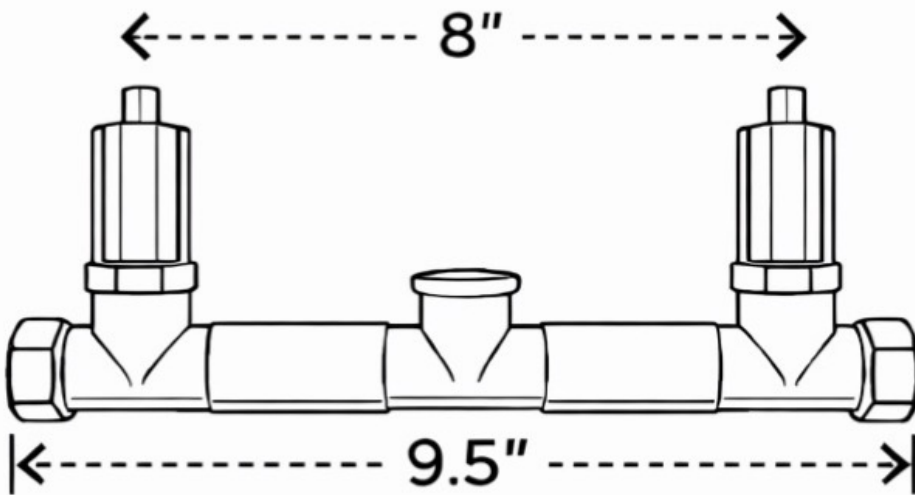

# Pop-Up Drain Dimensions

## Sink Hole Diameter

Min. 1 5/8"  
Max. 2"

## Large Cap Design

This drain has top flange in 2 5/8" diameter, please check if it fits with your sink.