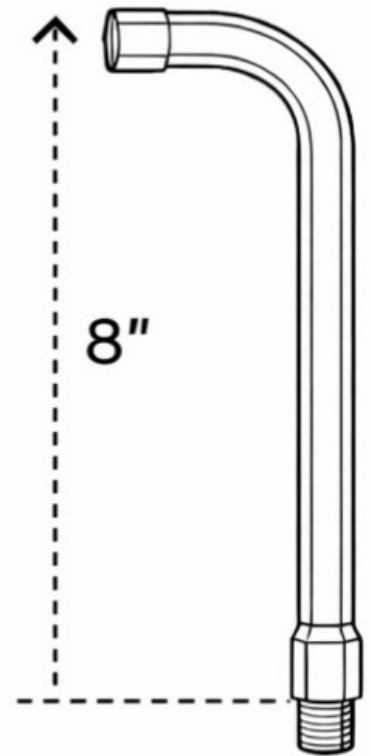

# Pop-Up Drain Dimensions

## Sink Hole Diameter

Min. 1 5/8"  
Max. 2"

## Sink Hole Thickness

Min. 13/16"  
Max. 2"

## Large Cap Design

This drain has top flange in 2 5/8" diameter, please check if it fits with your sink.